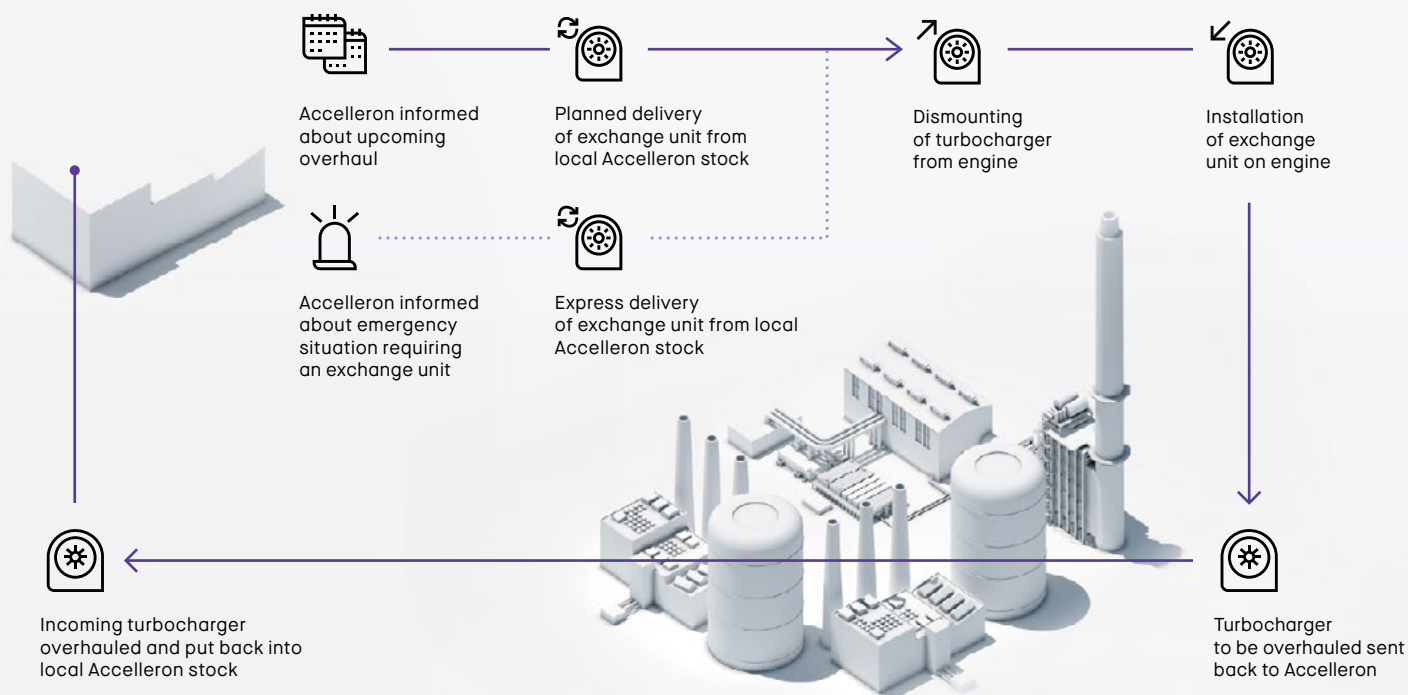

Never let a turbocharger overhaul interrupt your power generation

At turbocharger service time, or in an emergency, Accelleron's Turbo UptimeCare service agreement prioritizes uninterrupted operations. We'll swap out the old turbocharger to get

your engine up and running again. So there's no waiting around for parts – just complete confidence and continuous uptime

Turbo UptimeCare.
How it works

Benefits

Uptime

- All exchange units delivered ahead of service activity

Performance improvements

- Possible upgrade of turbochargers at the time of overhaul

Predictable and steady service investments

- Defined coverage based on the service option chosen

Convenience

- All overhauled turbochargers fully Accelleron service compliant
- Delivered exchange unit good-to-go for next service interval